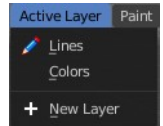

## 7.1.35 Editors - 3D Viewport - Header - Grease Pencil - Vertex Paint mode - Active Layer menu

### Table of content

Active Layer Menu.....	1
New Layer.....	1

### Active Layer Menu

Set and show the active grease pencil layer. The layer with the pencil is the active layer for drawing.