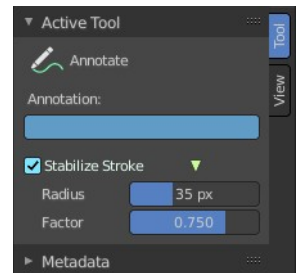

### Table of content

Tool Tab.....	1
Active Tool panel.....	1
Metadata panel.....	1

### Tool Tab

In the tool tab you will find the tool related settings for the tools in the tool shelf.

### Active Tool panel

Displays the settings for the tools in the tool shelf. These settings are explained in the tool shelf chapters.