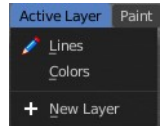

7.1.35 Editors - 3D Viewport - Header - Grease Pencil - Vertex Paint mode - Active Layer menu

Table of content

Active Layer Menu.....	1
New Layer.....	1

Active Layer Menu

Set and show the active grease pencil layer. The layer with the pencil is the active layer for drawing.

New Layer

Add a new draw layer.