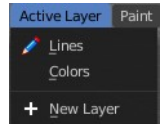

## 7.1.35 Editors - 3D Viewport - Header - Grease Pencil - Vertex Paint mode - Active Layer menu

### Table of content

Active Layer Menu.....	1
New Layer.....	1

### Active Layer Menu

Set and show the active grease pencil layer. The layer with the pencil is the active layer for drawing.