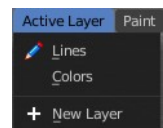

## 7.1.35 Editors - 3D View - Header - Grease Pencil - Vertex Paint mode - Active Layer menu

|                        |   |
|------------------------|---|
| Active Layer Menu..... | 1 |
| New Layer.....         | 1 |

### Active Layer Menu

Set and show the active grease pencil layer. The layer with the pencil is the active layer for drawing.